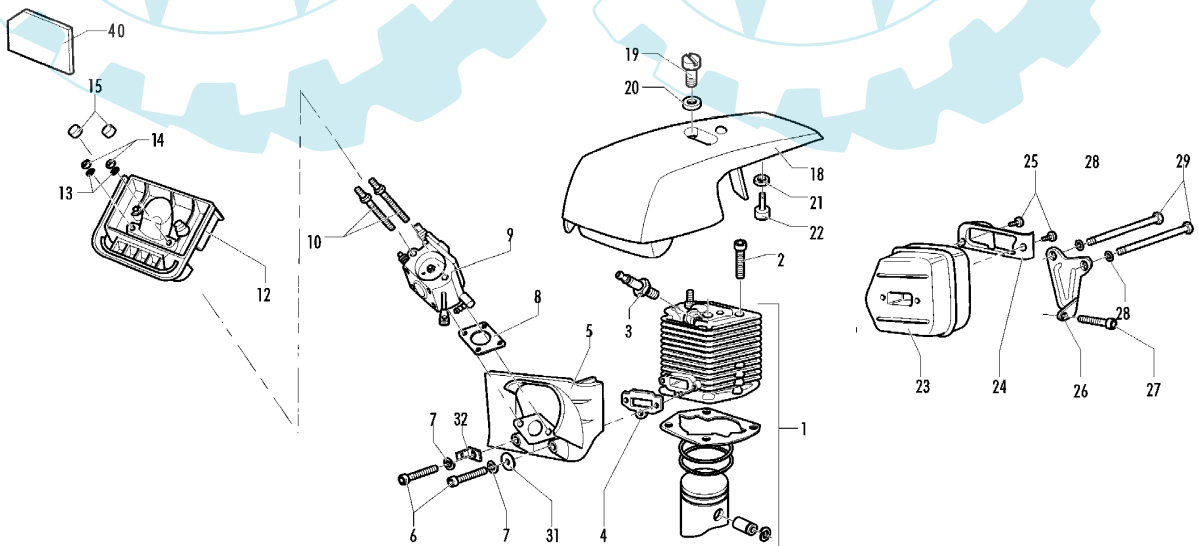

FIGURE 2

The Electrolux Group. The world's No.1 choice.