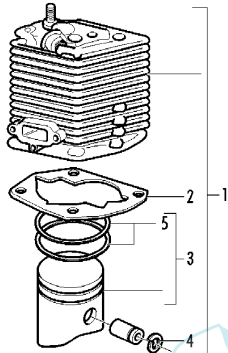

Service

FIGURE 3