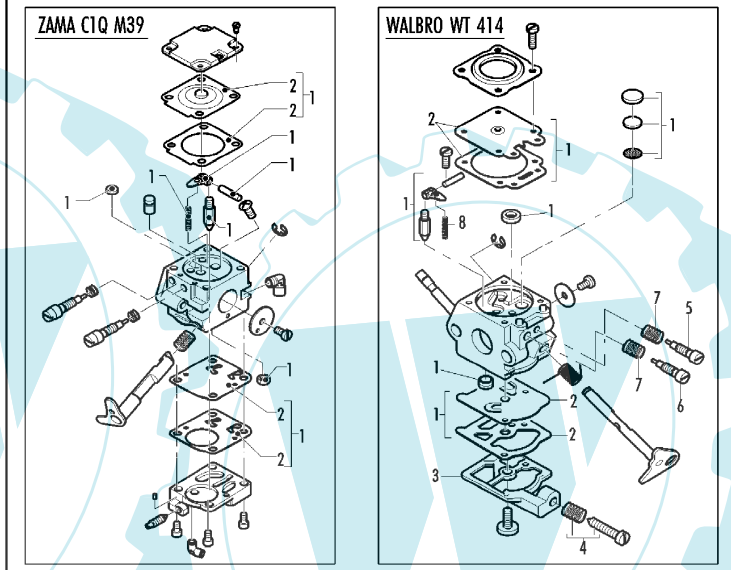

Service

FIGURE 3

FIGURE 4

The Electrolux Group. The world's No.1 choice.