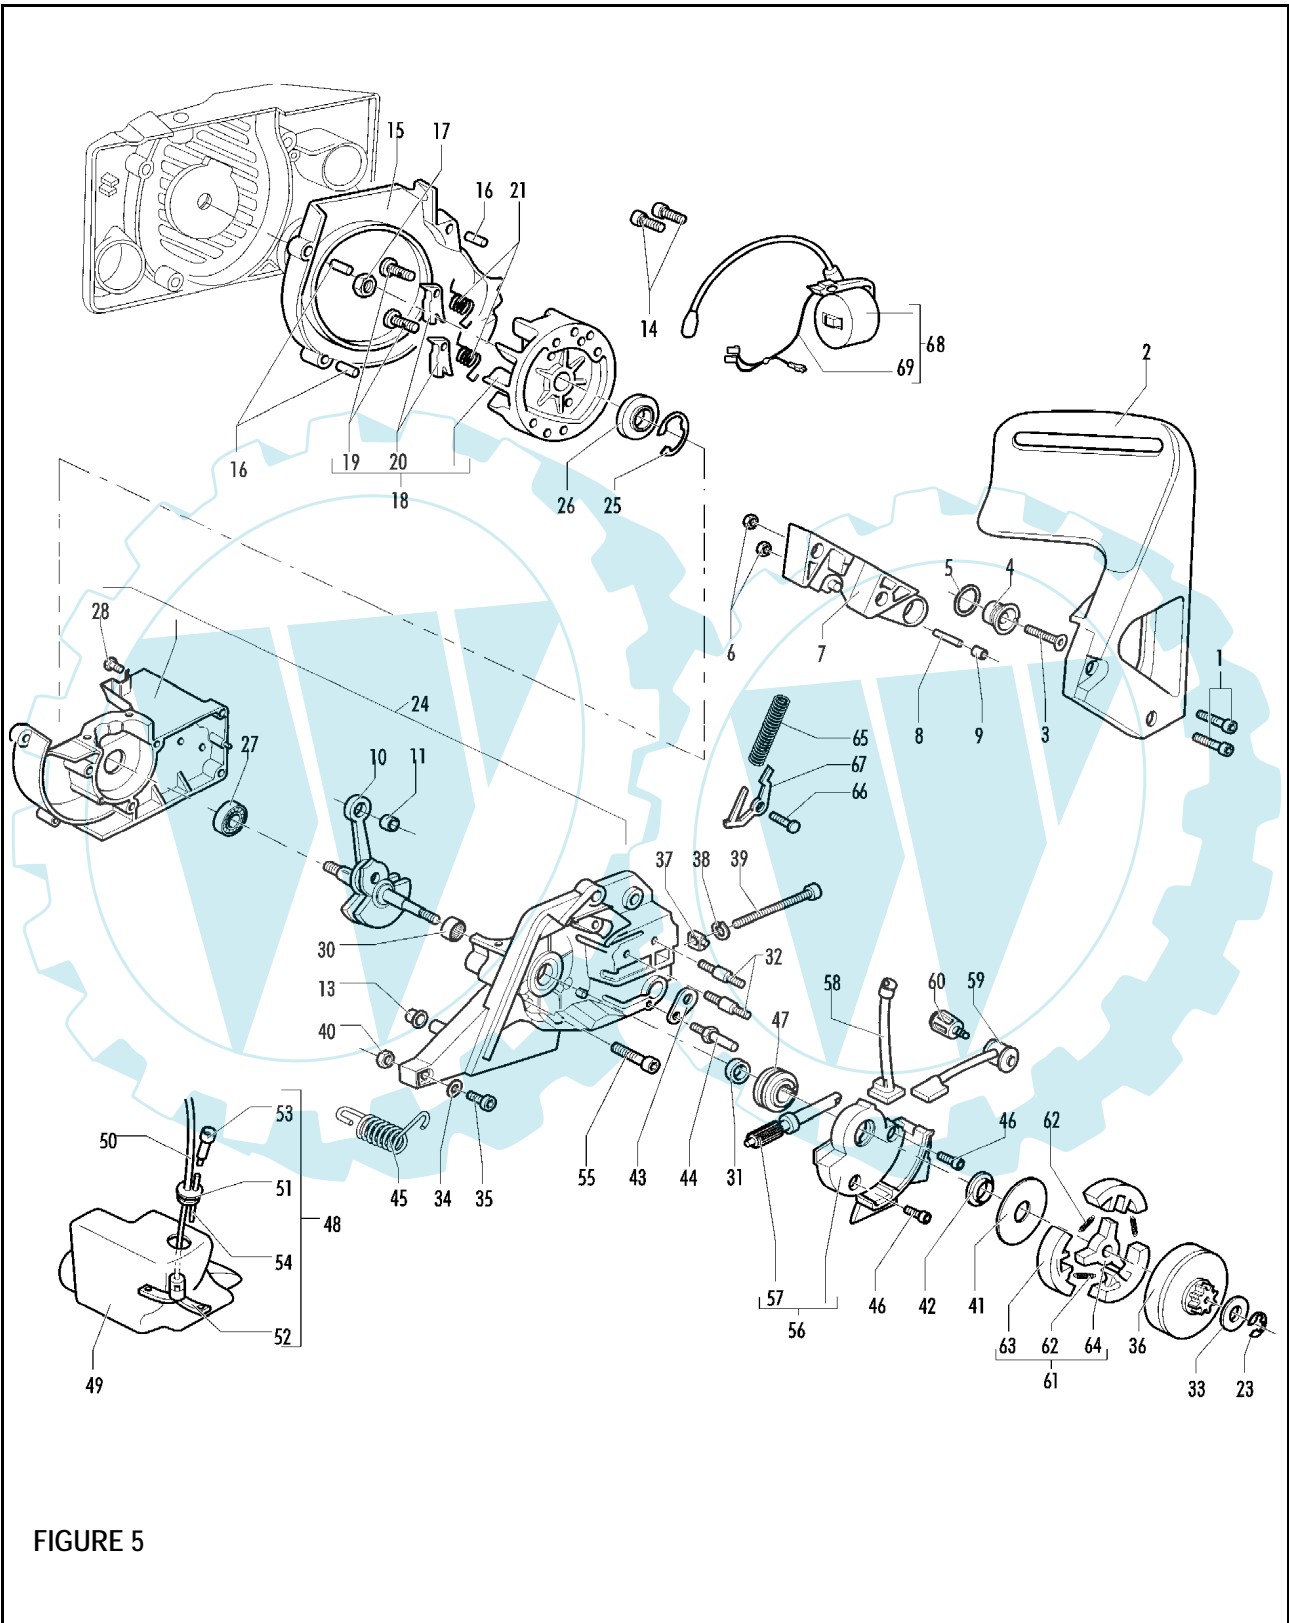

FIGURE 5

 **The Electrolux Group. The world's No.1 choice.**

Item	P/N McC	P/N ELX	Qty	DESCRIPTION	Item	P/N McC	P/N ELX	Qty	DESCRIPTION
<b>FIGURE 5</b>									
1	235806	538235806	2	screw M5x20	46	235802	538235802	2	screw M5x14
C 2	241907	538241907	1	brake lever	C 47	241882	538241882	1	oil pump screw
3	241905	538241905	1	screw M6x25	48	240920	538240920	1	fuel tank assy
4	241904	538241904	1	sleeve	49 •	240300	538240300	1	fuel tank
5	241906	538241906	1	washer D.10X15X1	B 50 •	240868	538240868	1	fuel hose
6	235642	538235642	2	nut M5	C 51 •	235675	538235675	1	fuel tank grommet
7	241902	538241902	1	brake housing	A 52 •	240452	538240452	1	fuel pick up
8	242017	538242017	1	band pivot	C 53 •	227582	538227582	1	vent filter
9	241903	538241903	1	brake needle	54 •	229716	538229716	1	breather pipe oil tank
10	241871	538241871	1	crankshaft assy 38cc	55	236997	538236997	4	M5x30 screw
C 11 •	235742	538235742	1	needle bearing 0 9X14X12MM	B 56	241883	538241883	1	oil pump assy
13	235672	538235672	1	rubber support (tank)	C 57 •	241885	538241885	1	oil pump piston kit
14	235806	538235806	2	screw M5x20	58 •	241895	538241895	1	pipe joint
15	247290	538247290	1	air conveyor	59 •	241896	538241896	1	oil pump tube
16 •	240358	538240358	3	spacer	C 60 •	225062	538225062	1	oil filter
17	235218	538235218	1	nut M8	61	242004	538242004	1	clutch assy
18	242621	538242621	1	flywheel	B 62 •	240926	538240926	3	spring
B 19 •	235516	538235516	2	pin (starter pawl)	63 •	227359	538227359	3	shoe clutch
B 20 •	235517	538235517	2	starter pawl	64 •	242005	538242005	1	rotor clutch
B 21 •	235518	538235518	2	starter spring	65	235076	538235076	1	brake spring
23	229137	538229137	1	benzing 4mm	66 •	235075	538235075	1	latch pivot
24	248497	538248497	1	crankcase kit	67 •	94006	538094006	1	brake latch
25 •	235899	538235899	1	seeger ring	C 68	243029	538243029	1	ignition coil assy
C 26 •	241879	538241879	1	seal 15X32X4/5	C 69 •	243040	538243040	1	wires assy
27 •	235900	538235900	1	ball bearing 6002 15/32/9					
28 •	241077	538241077	1	self-threading screw 4X14					
30 •	241253	538241253	1	needle bearing 15X21X12					
C 31 •	228872	538228872	1	seal 13-32-5 (S7)					
B 32 •	241880	538241880	2	bar bolt M6					
33	235287	538235287	1	clutch wahaer					
34	227259	538227259	1	washer					
35	235806	538235806	1	screw M5x20					
B 36	240260	538240260	1	drum sprocket 3/8					
B 37	241908	538241908	1	bar adjustment nut					
B 38	235367	538235367	1	benzing 4mm					
B 39	241909	538241909	1	screw					
40	235642	538235642	1	nut M5					
41	241346	538241346	1	washer					
42	242006	538242006	1	clutch spacer					
43	240309	538240309	1	oil cap plate					
C 44	240363	538240363	1	chain catcher					
B 45	240286	538240286	1	spring					